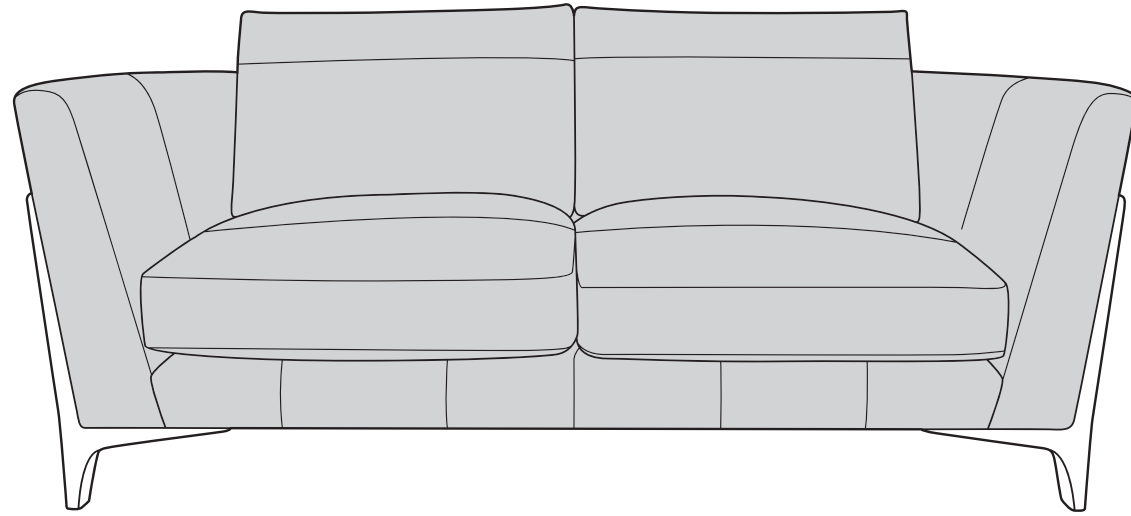

Please note that leather colour shadings can vary slightly from batch to batch.
We cannot guarantee a precise match to these samples or between cut lengths and upholstered goods.

foamflex™
Award Winning Seating Technology

07/03/2023

REN LEATHER COVER GUIDE: STANDARD BACK ONLY

Please use this guide when ordering the following pieces to clarify cover options.

3 Seater Sofa (3ST)

2 Seater Sofa (2ST)

Arm Chair (1ST)

SUGGESTED ACCENT PIECES

Ren Leather Footstool (FST)

Leather Storage Footstool (FSS)

REN LEATHER DIMENSIONS (CM)

AVAILABLE PIECES	HEIGHT 1	WIDTH 2	DEPTH 3	SEAT HEIGHT 4	SEAT DEPTH (STD) 5	SEAT WIDTH 6	ACCESS DIAGONAL 7	OUTBACK HEIGHT 8	ARM HEIGHT 9	WEIGHT (KG)
3 SEATER SOFA (3ST)	92	196	102	52	62	162	217	79	79	69.5
2 SEATER SOFA (2ST)	92	172	102	52	62	139	198	79	79	58.5
ARM CHAIR (1ST)	92	110	102	52	62	76	146	79	79	47.5
ACCENT PIECES										
REN LEATHER FOOTSTOOL (FST)	30	102	62	N/A	N/A	N/A	117	N/A	N/A	15.5
LEATHER STORAGE FOOTSTOOL (FSS)	45	63	50	N/A	N/A	N/A	75	N/A	N/A	12.5