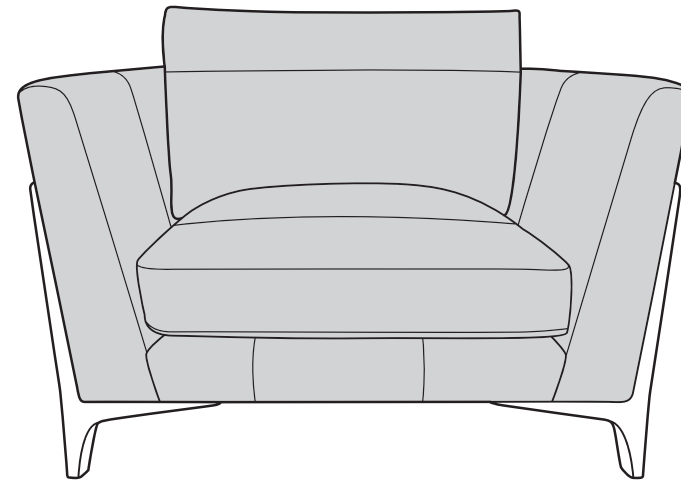

07/03/2023

REN LEATHER COVER GUIDE: STANDARD BACK ONLY

Please use this guide when ordering the following pieces to clarify cover options.

3 Seater Sofa (3ST)

2 Seater Sofa (2ST)

Arm Chair (1ST)

SUGGESTED ACCENT PIECES

Ren Leather Footstool (FST)

Leather Storage Footstool (FSS)

REN LEATHER DIMENSIONS (CM)

AVAILABLE PIECES	HEIGHT 1	WIDTH 2	DEPTH 3	SEAT HEIGHT 4	SEAT DEPTH (STD) 5	SEAT WIDTH 6	ACCESS DIAGONAL 7	OUTBACK HEIGHT 8	ARM HEIGHT 9	WEIGHT (KG)
3 SEATER SOFA (3ST)	92	196	102	52	62	162	217	79	79	69.5
2 SEATER SOFA (2ST)	92	172	102	52	62	139	198	79	79	58.5
ARM CHAIR (1ST)	92	110	102	52	62	76	146	79	79	47.5
ACCENT PIECES										
REN LEATHER FOOTSTOOL (FST)	30	102	62	N/A	N/A	N/A	117	N/A	N/A	15.5
LEATHER STORAGE FOOTSTOOL (FSS)	45	63	50	N/A	N/A	N/A	75	N/A	N/A	12.5

* Back Cushions secured with zips.

* Serpentine seat springs & silent wire.

* Elasticated back webbing

DIMENSION GUIDE

Check the diagonal access dimension to ensure furniture will fit in your home.

- 1 - HEIGHT
- 2 - WIDTH
- 3 - DEPTH
- 4 - SEAT HEIGHT
- 5 - SEAT DEPTH (STD & PILLOW)
- 6 - SEAT WIDTH
- 7 - DIAGONAL ACCESS
- 8 - OUTBACK HEIGHT
- 9 - ARM HEIGHT