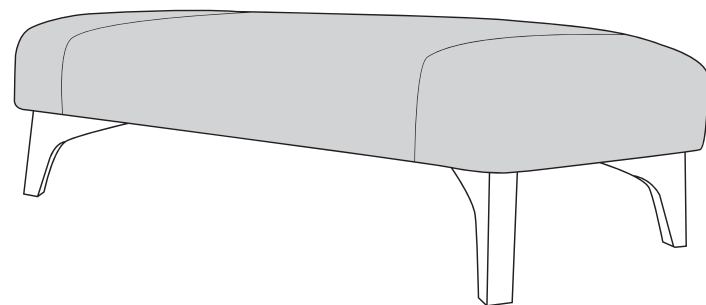

07/03/2023

REN LEATHER COVER GUIDE: STANDARD BACK ONLY

Please use this guide when ordering the following pieces to clarify cover options.

3 Seater Sofa (3ST)

2 Seater Sofa (2ST)

Arm Chair (1ST)

SUGGESTED ACCENT PIECES

Ren Leather Footstool (FST)

Leather Storage Footstool (FSS)

REN LEATHER DIMENSIONS (CM)

AVAILABLE PIECES	HEIGHT 1	WIDTH 2	DEPTH 3	SEAT HEIGHT 4	SEAT DEPTH (STD) 5	SEAT WIDTH 6	ACCESS DIAGONAL 7	OUTBACK HEIGHT 8	ARM HEIGHT 9	WEIGHT (KG)
3 SEATER SOFA (3ST)	92	196	102	52	62	162	217	79	79	69.5
2 SEATER SOFA (2ST)	92	172	102	52	62	139	198	79	79	58.5
ARM CHAIR (1ST)	92	110	102	52	62	76	146	79	79	47.5
ACCENT PIECES										
REN LEATHER FOOTSTOOL (FST)	30	102	62	N/A	N/A	N/A	117	N/A	N/A	15.5
LEATHER STORAGE FOOTSTOOL (FSS)	45	63	50	N/A	N/A	N/A	75	N/A	N/A	12.5