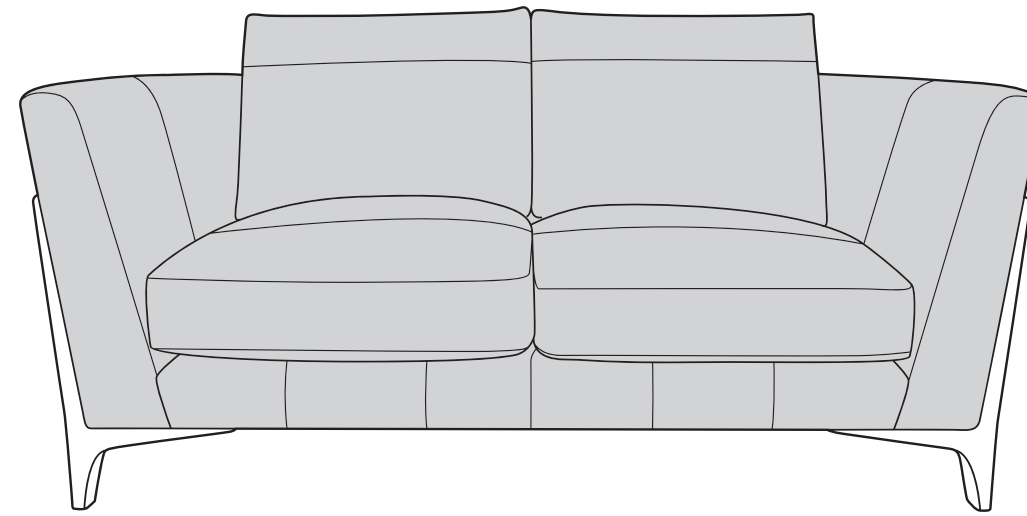

07/03/2023

REN LEATHER COVER GUIDE: STANDARD BACK ONLY

Please use this guide when ordering the following pieces to clarify cover options.

3 Seater Sofa (3ST)

2 Seater Sofa (2ST)

Arm Chair (1ST)

SUGGESTED ACCENT PIECES

Ren Leather Footstool (FST)

Leather Storage Footstool (FSS)

REN LEATHER DIMENSIONS (CM)

AVAILABLE PIECES	HEIGHT 1	WIDTH 2	DEPTH 3	SEAT HEIGHT 4	SEAT DEPTH (STD) 5	SEAT WIDTH 6	ACCESS DIAGONAL 7	OUTBACK HEIGHT 8	ARM HEIGHT 9	WEIGHT (KG)
3 SEATER SOFA (3ST)	92	196	102	52	62	162	217	79	79	69.5
2 SEATER SOFA (2ST)	92	172	102	52	62	139	198	79	79	58.5
ARM CHAIR (1ST)	92	110	102	52	62	76	146	79	79	47.5
ACCENT PIECES										
REN LEATHER FOOTSTOOL (FST)	30	102	62	N/A	N/A	N/A	117	N/A	N/A	15.5
LEATHER STORAGE FOOTSTOOL (FSS)	45	63	50	N/A	N/A	N/A	75	N/A	N/A	12.5

* Back Cushions secured with zips.

* Serpentine seat springs & silent wire.

* Elasticated back webbing

DIMENSION GUIDE

Check the diagonal access dimension to ensure furniture will fit in your home.

- 1 - HEIGHT
- 2 - WIDTH
- 3 - DEPTH
- 4 - SEAT HEIGHT
- 5 - SEAT DEPTH (STD & PILLOW)
- 6 - SEAT WIDTH
- 7 - DIAGONAL ACCESS
- 8 - OUTBACK HEIGHT
- 9 - ARM HEIGHT