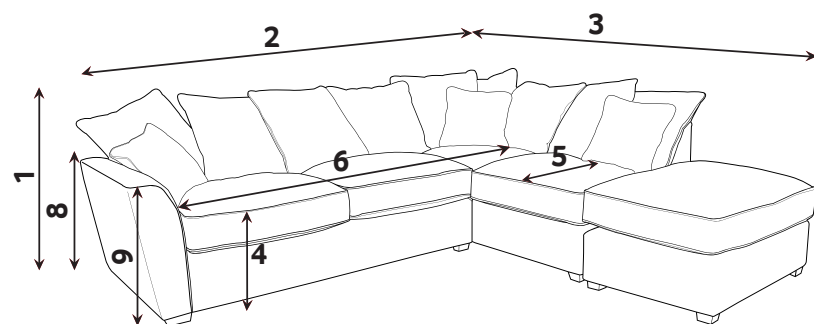

Ren Leather Footstool (FST)

Leather Storage Footstool (FSS)

REN LEATHER DIMENSIONS (CM)

AVAILABLE PIECES	HEIGHT 1	WIDTH 2	DEPTH 3	SEAT HEIGHT 4	SEAT DEPTH (STD) 5	SEAT WIDTH 6	ACCESS DIAGONAL 7	OUTBACK HEIGHT 8	ARM HEIGHT 9	WEIGHT (KG)
3 SEATER SOFA (3ST)	92	196	102	52	62	162	217	79	79	69.5
2 SEATER SOFA (2ST)	92	172	102	52	62	139	198	79	79	58.5
ARM CHAIR (1ST)	92	110	102	52	62	76	146	79	79	47.5
ACCENT PIECES										
REN LEATHER FOOTSTOOL (FST)	30	102	62	N/A	N/A	N/A	117	N/A	N/A	15.5
LEATHER STORAGE FOOTSTOOL (FSS)	45	63	50	N/A	N/A	N/A	75	N/A	N/A	12.5

* Back Cushions secured with zips.

* Serpentine seat springs & silent wire.

* Elasticated back webbing

DIMENSION GUIDE

Check the diagonal access dimension to ensure furniture will fit in your home.

- 1 - HEIGHT
- 2 - WIDTH
- 3 - DEPTH
- 4 - SEAT HEIGHT
- 5 - SEAT DEPTH (STD & PILLOW)
- 6 - SEAT WIDTH
- 7 - DIAGONAL ACCESS
- 8 - OUTBACK HEIGHT
- 9 - ARM HEIGHT