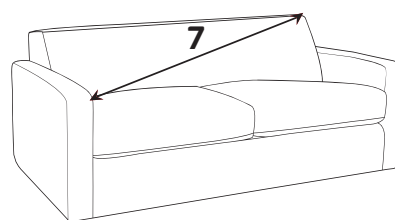

Ren Leather Footstool (FST)

Leather Storage Footstool (FSS)

REN LEATHER DIMENSIONS (CM)

AVAILABLE PIECES	HEIGHT 1	WIDTH 2	DEPTH 3	SEAT HEIGHT 4	SEAT DEPTH (STD) 5	SEAT WIDTH 6	ACCESS DIAGONAL 7	OUTBACK HEIGHT 8	ARM HEIGHT 9	WEIGHT (KG)
3 SEATER SOFA (3ST)	92	196	102	52	62	162	217	79	79	69.5
2 SEATER SOFA (2ST)	92	172	102	52	62	139	198	79	79	58.5
ARM CHAIR (1ST)	92	110	102	52	62	76	146	79	79	47.5
ACCENT PIECES										
REN LEATHER FOOTSTOOL (FST)	30	102	62	N/A	N/A	N/A	117	N/A	N/A	15.5
LEATHER STORAGE FOOTSTOOL (FSS)	45	63	50	N/A	N/A	N/A	75	N/A	N/A	12.5

* Back Cushions secured with zips.

* Serpentine seat springs & silent wire.

* Elasticated back webbing

DIMENSION GUIDE

Check the diagonal access dimension to ensure furniture will fit in your home.

- 1 - HEIGHT
- 2 - WIDTH
- 3 - DEPTH
- 4 - SEAT HEIGHT
- 5 - SEAT DEPTH (STD & PILLOW)
- 6 - SEAT WIDTH
- 7 - DIAGONAL ACCESS
- 8 - OUTBACK HEIGHT
- 9 - ARM HEIGHT